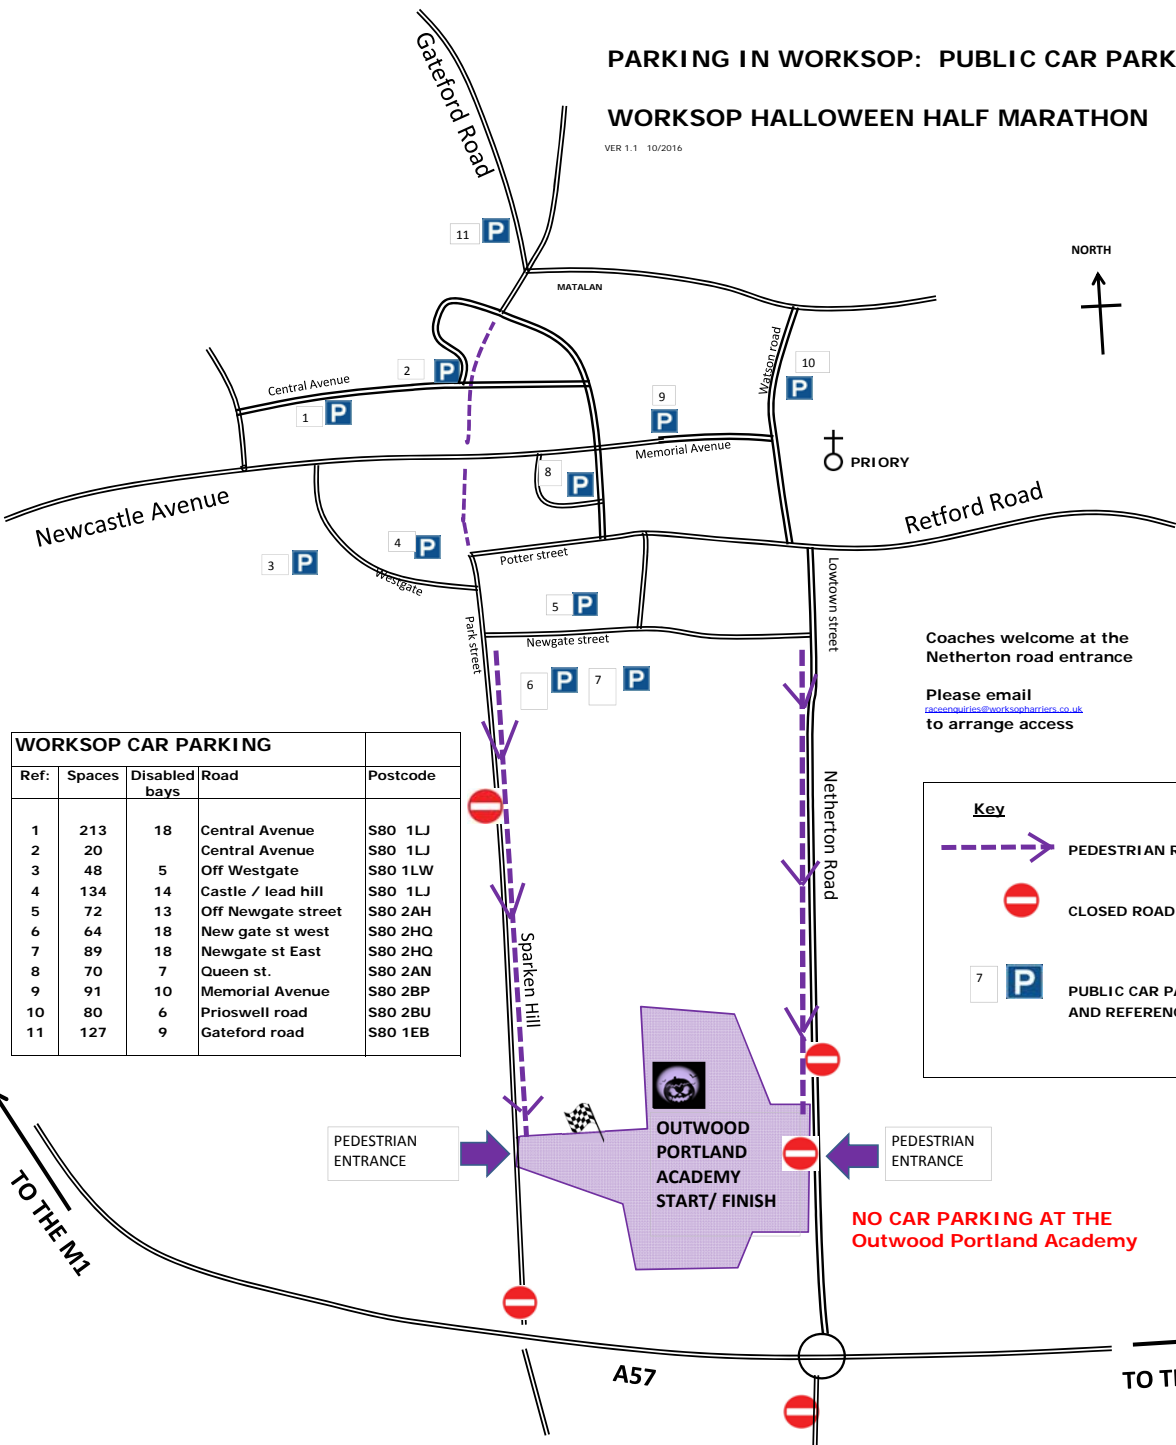

PARKING IN WORKSOP: PUBLIC CAR PARKS

WORKSOP HALLOWEEN HALF MARATHON

VER 1.1 10/2016

Coaches welcome at the Netherton road entrance

Please email raceenquiries@worksopharriers.co.uk to arrange access

WORKSOP CAR PARKING

Ref:	Spaces	Disabled bays	Road	Postcode
1	213	18	Central Avenue	S80 1LJ
2	20		Central Avenue	S80 1LJ
3	48	5	Off Westgate	S80 1LW
4	134	14	Castle / lead hill	S80 1LJ
5	72	13	Off Newgate street	S80 2AH
6	64	18	New gate st west	S80 2HQ
7	89	18	Newgate st East	S80 2HQ
8	70	7	Queen st.	S80 2AN
9	91	10	Memorial Avenue	S80 2BP
10	80	6	Prioswell road	S80 2BU
11	127	9	Gateford road	S80 1EB

Key

- PEDESTRIAN ROUTE
- CLOSED ROAD
- PUBLIC CAR PARK AND REFERENCE

PEDESTRIAN ENTRANCE

PEDESTRIAN ENTRANCE

NO CAR PARKING AT THE Outwood Portland Academy

A57

TO THE A1

TO THE M1